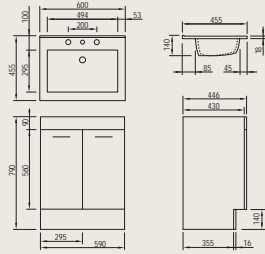

- one or three tapholes on an Aruba vanity top; or one taphole on a Trend vanity top
- right drawer combination only (exc 600mm styles).

BASIN TOPS

ARUBA

600mm shown

TREND

750mm shown

CABINETS

600 GLASS

OUTLINE SHAVING CABINET

Left or right hand configuration, 720x300mm

OUTLINE MIRRORS

720mm high, 600, 760, 900 or 1200mm wide, stylish with or without the cabinet

CABINETS - FLOOR STANDING

600

Available with one or three tapholes, gloss finish, floor standing, 600x455mm

OUTLINE

720 X 600 MIRROR

720 X 760 MIRROR

720 X 900 MIRROR

720 X 1200 MIRROR

720 X 300 SHAVE CABINET

600 FLOOR STANDING

750 FLOOR STANDING

900 FLOOR STANDING

1200 FLOOR STANDING

600 WALL MOUNTED

750 WALL MOUNTED

900 WALL MOUNTED

1200 WALL MOUNTED

1500 FLOOR STANDING

1500 FLOOR STANDING DOUBLE BOWL