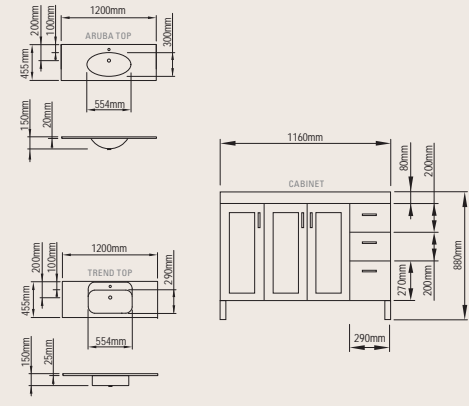

1200 GLASS WITH LEGS

1200	ARUBA TOP		TREND TOP	
	1TH	3TH	1TH	3TH
Gloss	106956	106955	111927	N/A