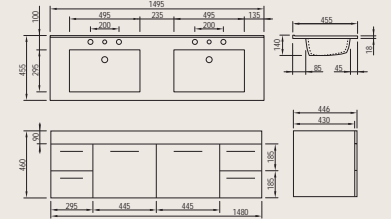

- one or three tapholes on an Aruba vanity top; or one taphole on a Trend vanity top
- right drawer combination only (exc 600mm styles).

BASIN TOPS

ARUBA

600mm shown

TREND

750mm shown

CABINETS

600 GLASS

1800 FLOOR STANDING

1800 FLOOR STANDING DOUBLE BOWL

1500 WALL MOUNTED

1500 WALL MOUNTED DOUBLE BOWL

1800 WALL MOUNTED

1800 WALL MOUNTED DOUBLE BOWL

Raymor

IN ALL THE BEST PLACES