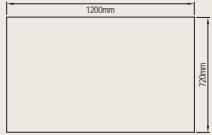

OUTLINE

720 X 600 MIRROR

720 X 760 MIRROR

720 X 900 MIRROR

720 X 1200 MIRROR

720 X 300 SHAVE CABINET

600 FLOOR STANDING

750 FLOOR STANDING