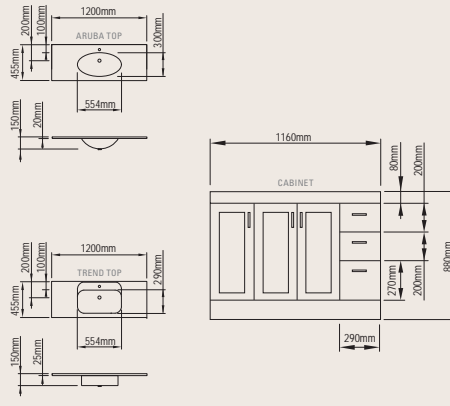

1200 GLASS

1200	ARUBA TOP		TREND TOP	
	1TH	3TH	1TH	3TH
Gloss	106948	106947	111923	N/A