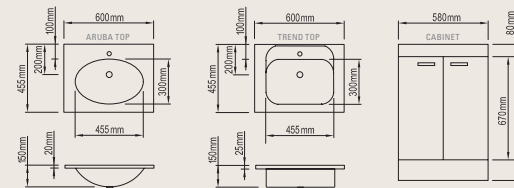

SIMPLICITY CLASSIC

600 CLASSIC

600	ARUBA TOP		TREND TOP	
	1TH	3TH	1TH	3TH
Gloss	105295	105294	111906	111910