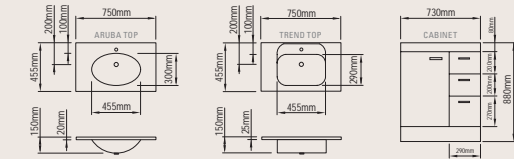

750 CLASSIC

750	ARUBA TOP		TREND TOP	
	1TH	3TH	1TH	3TH
Gloss / Left Drawer	105299	105298	111914	111917
Gloss / Right Drawer	105297	105296	111907	111911
Melamine / Right Drawer	106936	106935	N/A	N/A