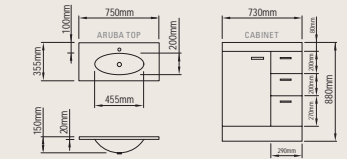

750 CLASSIC SMALL

750 (Small)	ARUBA TOP		TREND TOP	
	1TH	3TH	1TH	3TH
Gloss (Small) / Left Drawer	105393	105392	N/A	N/A
Gloss (Small) / Right Drawer	105391	105390	N/A	N/A
Melamine (Small) / Right Drawer	106934	106933	N/A	N/A