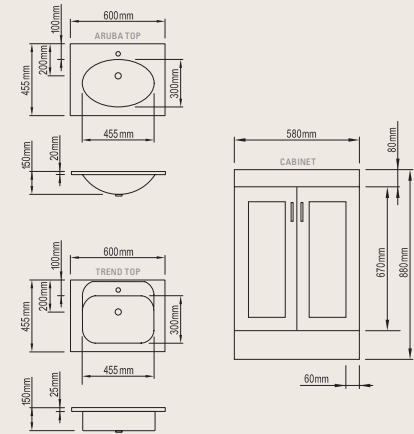

SIMPLICITY GLASS

600 GLASS

600	ARUBA TOP		TREND TOP	
	1TH	3TH	1TH	3TH
Gloss	106942	106941	111920	N/A