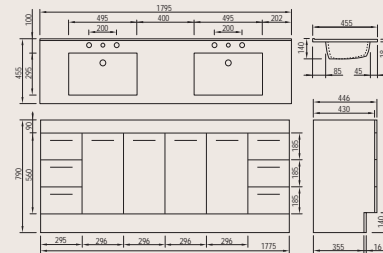

1800 FLOOR STANDING DOUBLE BOWL