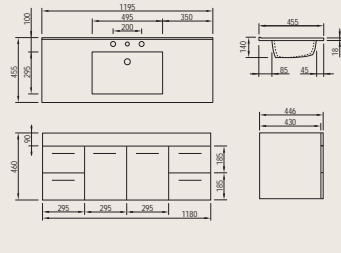

- a gloss or melamine finish (melamine finish not available on 600x450mm styles or 750mm left-door styles)
- a smaller 350mm depth on the Aruba 600 or Aruba 750 styles
- left or right drawer configuration (exc 600mm and 750mm x 350mm styles)
- the Aruba top is available for all sizes and the Trend top is only available for the 450mm deep vanities.

- one or three tapholes on an Aruba vanity top; or one taphole on a Trend vanity top
- right drawer combination only (exc 600mm styles).

BASIN TOPS

ARUBA

600mm shown

TREND

750mm shown

CABINETS

600 GLASS

900 FLOOR STANDING

1200 FLOOR STANDING

600 WALL MOUNTED

750 WALL MOUNTED

900 WALL MOUNTED

1200 WALL MOUNTED

1500 FLOOR STANDING

1500 FLOOR STANDING DOUBLE BOWL