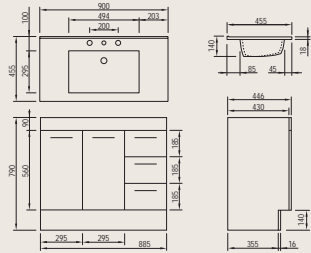

- one or three tapholes on an Aruba vanity top; or one taphole on a Trend vanity top
- right drawer combination only (exc 600mm styles).

BASIN TOPS

ARUBA

600mm shown

TREND

750mm shown

CABINETS

600 GLASS

OUTLINE SHAVING CABINET

Left or right hand configuration, 720x300mm

OUTLINE MIRRORS

720mm high, 600, 760, 900 or 1200mm wide, stylish with or without the cabinet

CABINETS - FLOOR STANDING

600

Available with one or three tapholes, gloss finish, floor standing, 600x455mm

OUTLINE

720 X 600 MIRROR

720 X 760 MIRROR

720 X 900 MIRROR

720 X 1200 MIRROR

720 X 300 SHAVE CABINET

600 FLOOR STANDING

750 FLOOR STANDING

900 FLOOR STANDING

1200 FLOOR STANDING

600 WALL MOUNTED

750 WALL MOUNTED

900 WALL MOUNTED

1200 WALL MOUNTED

1500 FLOOR STANDING

1500 FLOOR STANDING DOUBLE BOWL