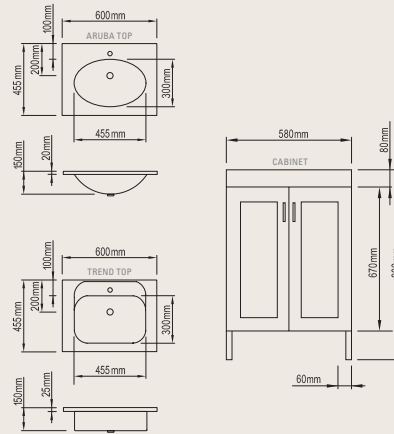

SIMPLICITY GLASS WITH LEGS

600 GLASS WITH LEGS

600	ARUBA TOP		TREND TOP	
	1TH	3TH	1TH	3TH
Gloss	106950	106949	111924	N/A