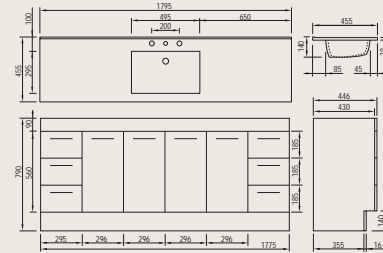

1800 FLOOR STANDING