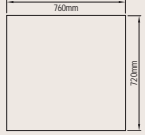

OUTLINE

720 X 600 MIRROR

720 X 760 MIRROR

720 X 900 MIRROR

720 X 1200 MIRROR

720 X 300 SHAVE CABINET

600 FLOOR STANDING

750 FLOOR STANDING