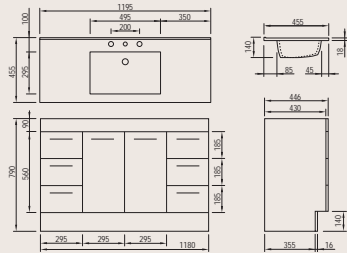

1200 FLOOR STANDING