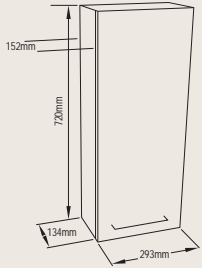

- one or three tapholes on an Aruba vanity top; or one taphole on a Trend vanity top
- right drawer combination only (exc 600mm styles).

BASIN TOPS

ARUBA

600mm shown

TREND

750mm shown

CABINETS

600 GLASS

OUTLINE SHAVING CABINET

Left or right hand configuration, 720x300mm

OUTLINE MIRRORS

720mm high, 600, 760, 900 or 1200mm wide, stylish with or without the cabinet

CABINETS - FLOOR STANDING

600

Available with one or three tapholes, gloss finish, floor standing, 600x455mm

OUTLINE

720 X 600 MIRROR

720 X 760 MIRROR

720 X 900 MIRROR

720 X 1200 MIRROR

720 X 300 SHAVE CABINET

600 FLOOR STANDING

750 FLOOR STANDING

900 FLOOR STANDING

1200 FLOOR STANDING

600 WALL MOUNTED

750 WALL MOUNTED

900 WALL MOUNTED

1200 WALL MOUNTED

1500 FLOOR STANDING

1500 FLOOR STANDING DOUBLE BOWL