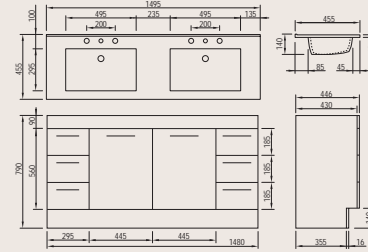

- a gloss or melamine finish (melamine finish not available on 600x450mm styles or 750mm left-door styles)
- a smaller 350mm depth on the Aruba 600 or Aruba 750 styles
- left or right drawer configuration (exc 600mm and 750mm x 350mm styles)
- the Aruba top is available for all sizes and the Trend top is only available for the 450mm deep vanities.

- one or three tapholes on an Aruba vanity top; or one taphole on a Trend vanity top
- right drawer combination only (exc 600mm styles).

BASIN TOPS

ARUBA

600mm shown

TREND

750mm shown

CABINETS

600 GLASS

OUTLINE SHAVING CABINET

Left or right hand configuration, 720x300mm

OUTLINE MIRRORS

720mm high, 600, 760, 900 or 1200mm wide, stylish with or without the cabinet

CABINETS - FLOOR STANDING

600

Available with one or three tapholes, gloss finish, floor standing, 600x455mm

900 FLOOR STANDING

1200 FLOOR STANDING

600 WALL MOUNTED

750 WALL MOUNTED

900 WALL MOUNTED

1200 WALL MOUNTED

1500 FLOOR STANDING

1500 FLOOR STANDING DOUBLE BOWL