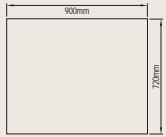

OUTLINE

720 X 600 MIRROR

720 X 760 MIRROR

720 X 900 MIRROR

720 X 1200 MIRROR

720 X 300 SHAVE CABINET

600 FLOOR STANDING

750 FLOOR STANDING