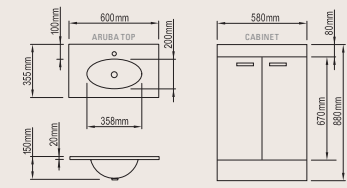

600 CLASSIC SMALL

600 (Small)	ARUBA TOP		TREND TOP	
	1TH	3TH	1TH	3TH
Gloss (Small)	105389	105388	N/A	N/A
Melamine (Small)	106932	106931	N/A	N/A