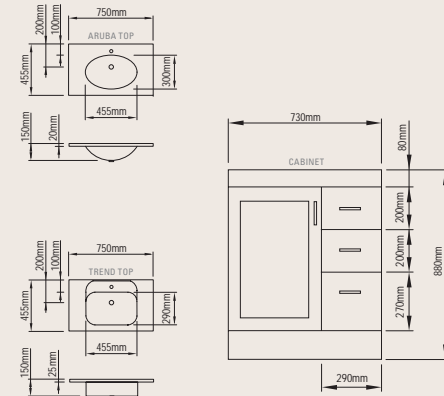

750 GLASS

750	ARUBA TOP		TREND TOP	
	1TH	3TH	1TH	3TH
Gloss	106944	106943	111921	N/A