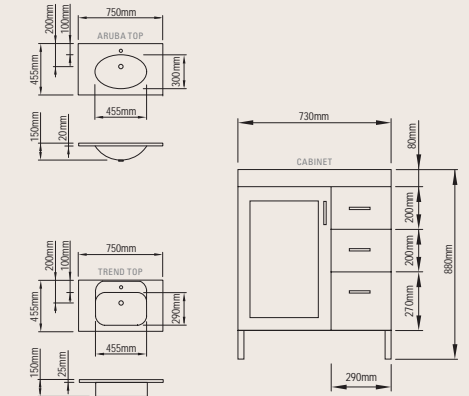

750 GLASS WITH LEGS

750	ARUBA TOP		TREND TOP	
	1TH	3TH	1TH	3TH
Gloss	106952	106951	111925	N/A