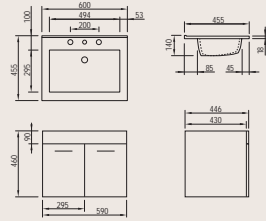

600 WALL MOUNTED