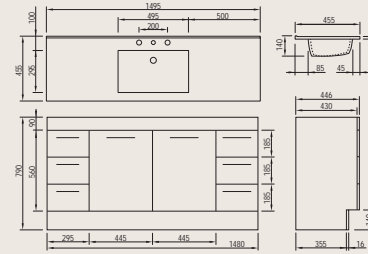

- a gloss or melamine finish (melamine finish not available on 600x450mm styles or 750mm left-door styles)
- a smaller 350mm depth on the Aruba 600 or Aruba 750 styles
- left or right drawer configuration (exc 600mm and 750mm x 350mm styles)
- the Aruba top is available for all sizes and the Trend top is only available for the 450mm deep vanities.

- one or three tapholes on an Aruba vanity top; or one taphole on a Trend vanity top
- right drawer combination only (exc 600mm styles).

BASIN TOPS

ARUBA

600mm shown

TREND

750mm shown

CABINETS

600 GLASS

OUTLINE SHAVING CABINET

Left or right hand configuration, 720x300mm

OUTLINE MIRRORS

720mm high, 600, 760, 900 or 1200mm wide, stylish with or without the cabinet

CABINETS - FLOOR STANDING

600

Available with one or three tapholes, gloss finish, floor standing, 600x455mm

900 FLOOR STANDING

1200 FLOOR STANDING

600 WALL MOUNTED

750 WALL MOUNTED

900 WALL MOUNTED

1200 WALL MOUNTED

1500 FLOOR STANDING

1500 FLOOR STANDING DOUBLE BOWL