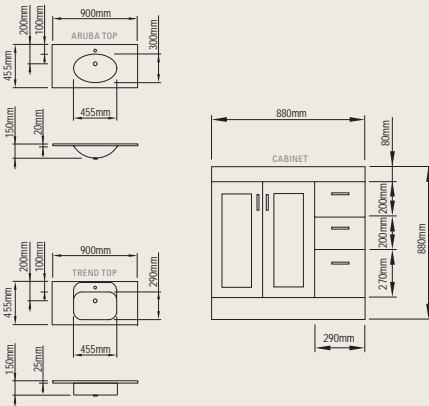

900 GLASS

900	ARUBA TOP		TREND TOP	
	1TH	3TH	1TH	3TH
Gloss	106946	106945	111922	N/A