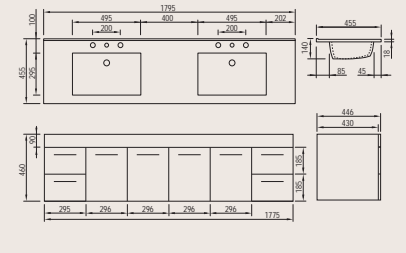

- one or three tapholes on an Aruba vanity top; or one taphole on a Trend vanity top
- right drawer combination only (exc 600mm styles).

BASIN TOPS

ARUBA

600mm shown

TREND

750mm shown

CABINETS

600 GLASS

- one or three tapholes on an Aruba vanity top; or one taphole on a Trend vanity top
- right drawer combination only (exc 600mm styles).

BASIN TOPS

ARUBA

600mm shown

TREND

750mm shown

CABINETS

600 GLASS WITH LEGS

1800 FLOOR STANDING

1800 FLOOR STANDING DOUBLE BOWL

1500 WALL MOUNTED

1500 WALL MOUNTED DOUBLE BOWL

1800 WALL MOUNTED

1800 WALL MOUNTED DOUBLE BOWL

Raymor

IN ALL THE BEST PLACES