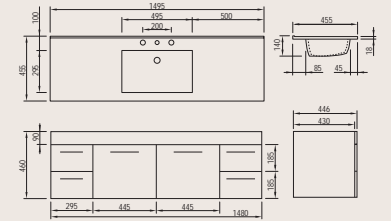

1500 WALL MOUNTED