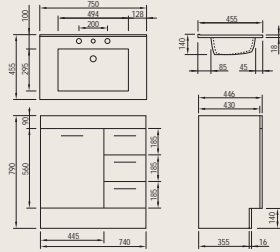

- one or three tapholes on an Aruba vanity top; or one taphole on a Trend vanity top
- right drawer combination only (exc 600mm styles).

BASIN TOPS

ARUBA

600mm shown

TREND

750mm shown

CABINETS

600 GLASS

OUTLINE

720 X 600 MIRROR

720 X 760 MIRROR

720 X 900 MIRROR

720 X 1200 MIRROR

720 X 300 SHAVE CABINET

600 FLOOR STANDING

750 FLOOR STANDING

900 FLOOR STANDING

1200 FLOOR STANDING

600 WALL MOUNTED

750 WALL MOUNTED

900 WALL MOUNTED

1200 WALL MOUNTED

1500 FLOOR STANDING

1500 FLOOR STANDING DOUBLE BOWL