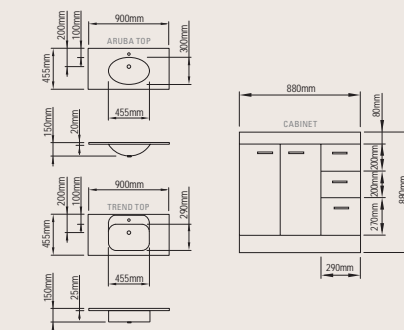

900 CLASSIC

900	ARUBA TOP		TREND TOP	
	1TH	3TH	1TH	3TH
Gloss / Left Drawer	105383	105382	111915	111918
Gloss / Right Drawer	105381	105380	111908	111912
Melamine / Right Drawer	106938	106937	N/A	N/A