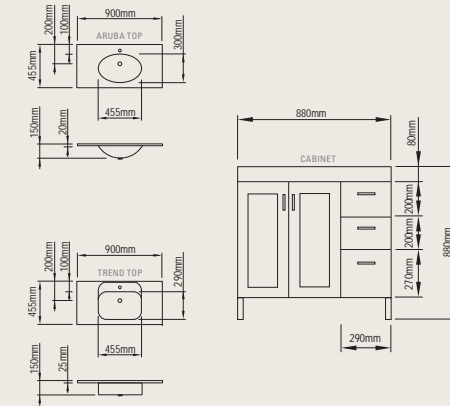

900 GLASS WITH LEGS

900	ARUBA TOP		TREND TOP	
	1TH	3TH	1TH	3TH
Gloss	106954	106953	111926	N/A