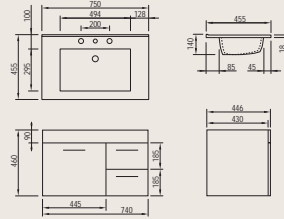

- a gloss or melamine finish (melamine finish not available on 600x450mm styles or 750mm left-door styles)
- a smaller 350mm depth on the Aruba 600 or Aruba 750 styles
- left or right drawer configuration (exc 600mm and 750mm x 350mm styles)
- the Aruba top is available for all sizes and the Trend top is only available for the 450mm deep vanities.

- one or three tapholes on an Aruba vanity top; or one taphole on a Trend vanity top
- right drawer combination only (exc 600mm styles).

BASIN TOPS

ARUBA

600mm shown

TREND

750mm shown

CABINETS

600 GLASS

- one or three tapholes on an Aruba vanity top; or one taphole on a Trend vanity top
- right drawer combination only (exc 600mm styles).

BASIN TOPS

ARUBA

600mm shown

TREND

750mm shown

CABINETS

600 GLASS WITH LEGS

900 FLOOR STANDING

1200 FLOOR STANDING

600 WALL MOUNTED

750 WALL MOUNTED

900 WALL MOUNTED

1200 WALL MOUNTED

1500 FLOOR STANDING

1500 FLOOR STANDING DOUBLE BOWL