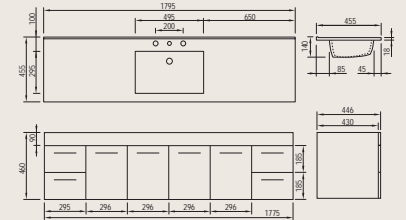

- one or three tapholes on an Aruba vanity top; or one taphole on a Trend vanity top
- right drawer combination only (exc 600mm styles).

BASIN TOPS

ARUBA

600mm shown

TREND

750mm shown

CABINETS

600 GLASS

- one or three tapholes on an Aruba vanity top; or one taphole on a Trend vanity top
- right drawer combination only (exc 600mm styles).

BASIN TOPS

ARUBA

600mm shown

TREND

750mm shown

CABINETS

600 GLASS WITH LEGS

OUTLINE SHAVING CABINET

Left or right hand configuration, 720x300mm

OUTLINE MIRRORS

720mm high, 600, 760, 900 or 1200mm wide, stylish with or without the cabinet

CABINETS - FLOOR STANDING

600

Available with one or three tapholes, gloss finish, floor standing, 600x455mm

1800 FLOOR STANDING

1800 FLOOR STANDING DOUBLE BOWL

1500 WALL MOUNTED

1500 WALL MOUNTED DOUBLE BOWL

1800 WALL MOUNTED

1800 WALL MOUNTED DOUBLE BOWL

Raymor

IN ALL THE BEST PLACES