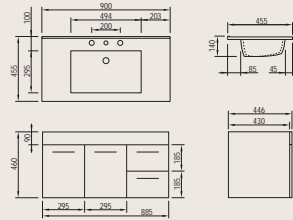

- a gloss or melamine finish (melamine finish not available on 600x450mm styles or 750mm left-door styles)
- a smaller 350mm depth on the Aruba 600 or Aruba 750 styles
- left or right drawer configuration (exc 600mm and 750mm x 350mm styles)
- the Aruba top is available for all sizes and the Trend top is only available for the 450mm deep vanities.

- one or three tapholes on an Aruba vanity top; or one taphole on a Trend vanity top
- right drawer combination only (exc 600mm styles).

BASIN TOPS

ARUBA

600mm shown

TREND

750mm shown

CABINETS

600 GLASS

- one or three tapholes on an Aruba vanity top; or one taphole on a Trend vanity top
- right drawer combination only (exc 600mm styles).

BASIN TOPS

ARUBA

600mm shown

TREND

750mm shown

CABINETS

600 GLASS WITH LEGS

900 FLOOR STANDING

1200 FLOOR STANDING

600 WALL MOUNTED

750 WALL MOUNTED

900 WALL MOUNTED

1200 WALL MOUNTED

1500 FLOOR STANDING

1500 FLOOR STANDING DOUBLE BOWL