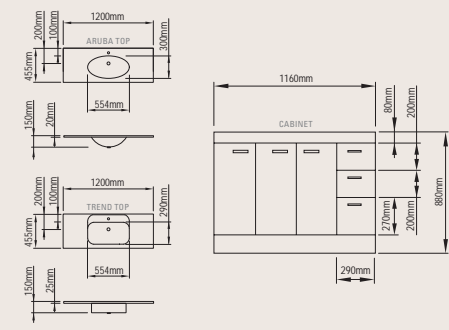

1200 CLASSIC

1200	ARUBA TOP		TREND TOP	
	1TH	3TH	1TH	3TH
Gloss / Left Drawer	105387	105386	111916	111919
Gloss / Right Drawer	105385	105384	111909	111913
Melamine / Right Drawer	106940	106939	N/A	N/A