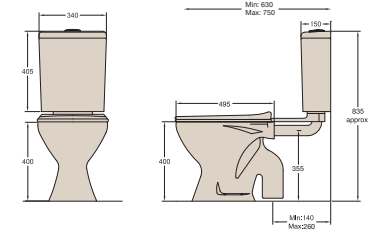

BEGA PLUS II LINK SUITE

Product Codes: S-Trap 114728, P-Trap 115467