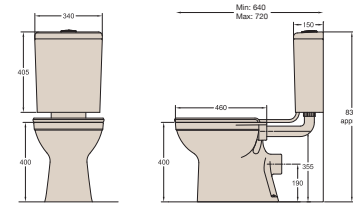

LINK SUITES

BELLA PLUS II LINK SUITE

Product Codes: S-Trap 114727, P-Trap 115466