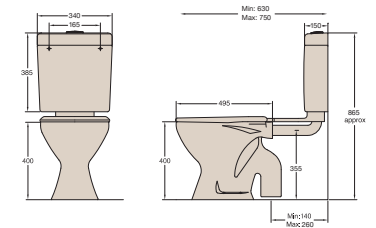

BEGA 3 LINK SUITE

Product Codes: S-Trap 124630, P-Trap 124631