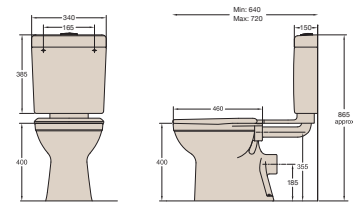

BELLA 3 LINK SUITE

Product Codes: S-Trap 124632, P-Trap 124633