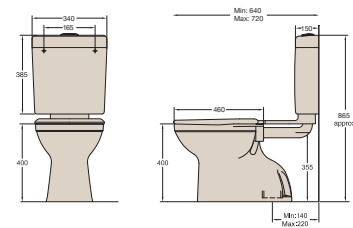

BELLA 3 LINK SUITE

Product Codes: S-Trap 124632, P-Trap 124633