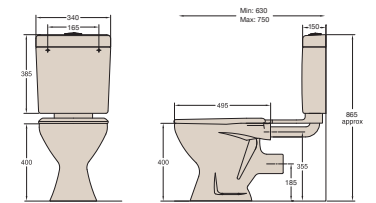

BEGA 3 LINK SUITE

Product Codes: S-Trap 124630, P-Trap 124631