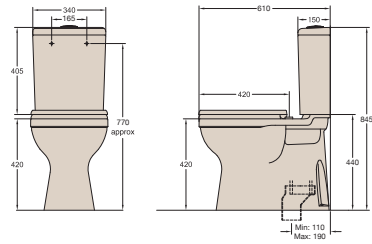

CLOSE COUPLED SUITE WITH SOFT-CLOSE SEAT

ANDORRA II CLOSE COUPLED SUITE

Product Codes: S-Trap 121232, P-Trap 115465