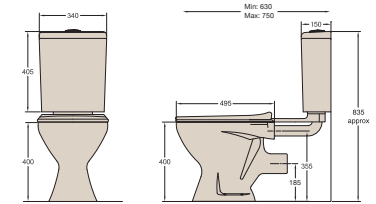

BEGA PLUS II LINK SUITE

Product Codes: S-Trap 114728, P-Trap 115467