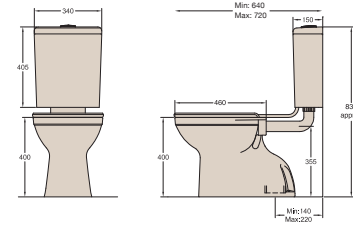

LINK SUITES

BELLA PLUS II LINK SUITE

Product Codes: S-Trap 114727, P-Trap 115466