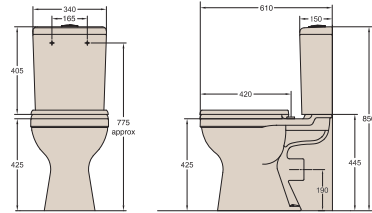

CLOSE COUPLED SUITE WITH SOFT-CLOSE SEAT

ANDORRA II CLOSE COUPLED SUITE

Product Codes: S-Trap 121232, P-Trap 115465